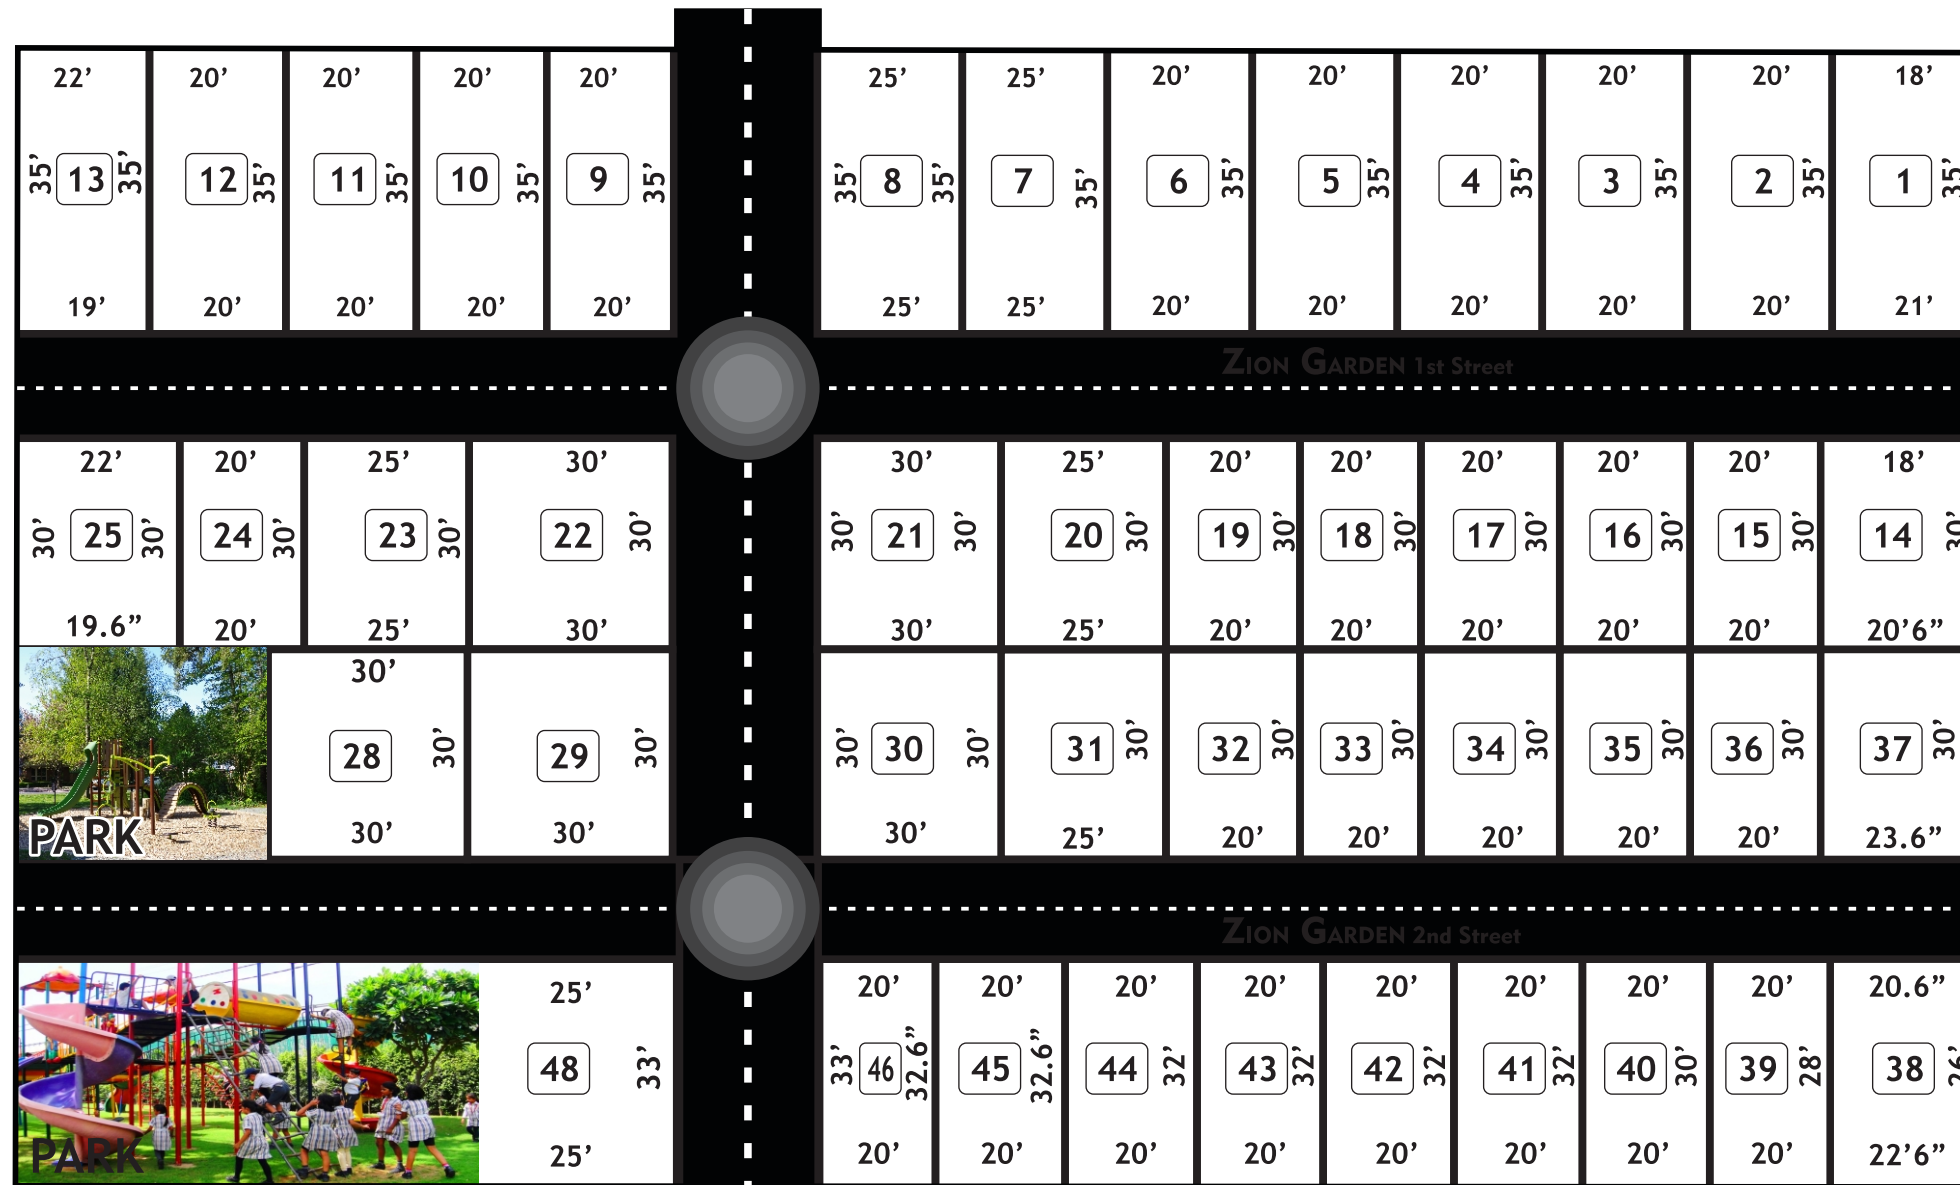

**Highlights**

- ❖ Main Road Approach
- ❖ 24 hours Bus Facilities
- ❖ Fast Appreciation Area
- ❖ Good Drinking Water

**DTCP PLOTS @ PADAPPAI**

**ZION GARDEN**

# ZION GARDEN

Housing Site SF. No. 17/3, 4, 5, 6, 7  
Vattambakkam Village, Sriperambudur Taluk, Kancheepuram District

### Area Statements

|    |     |
|----|-----|
| 1  | 682 |
| 2  | 700 |
| 3  | 700 |
| 4  | 700 |
| 5  | 700 |
| 6  | 700 |
| 7  | 875 |
| 8  | 875 |
| 9  | 700 |
| 10 | 700 |
| 11 | 700 |
| 12 | 700 |
| 13 | 718 |
| 14 | 578 |
| 15 | 600 |
| 16 | 600 |
| 17 | 600 |
| 18 | 600 |
| 19 | 600 |
| 20 | 750 |
| 21 | 900 |
| 22 | 900 |
| 23 | 750 |
| 24 | 600 |
| 25 | 623 |
| 28 | 900 |
| 29 | 900 |
| 30 | 900 |
| 31 | 750 |
| 32 | 600 |
| 33 | 600 |
| 34 | 600 |
| 35 | 600 |
| 36 | 600 |
| 37 | 660 |
| 38 | 581 |
| 39 | 580 |
| 40 | 629 |
| 41 | 640 |
| 42 | 640 |
| 43 | 640 |
| 44 | 645 |
| 45 | 650 |
| 46 | 655 |